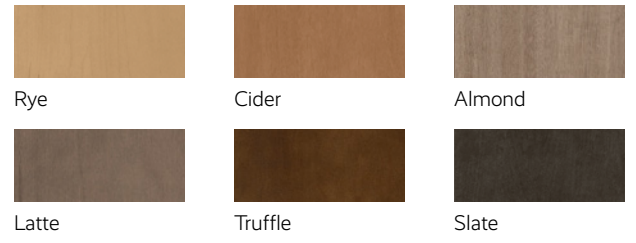

Finishes

Maple